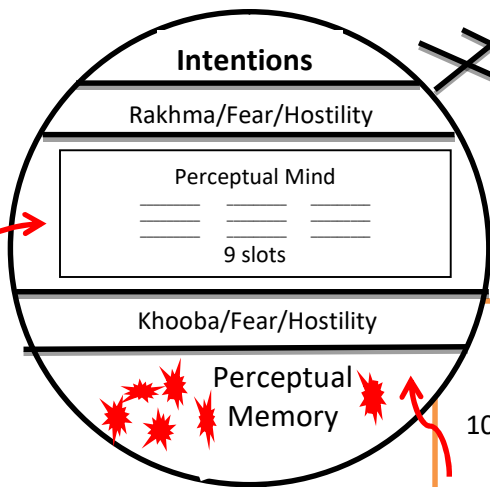

THE BIG LIE! You DO NOT see with your EYE!

FACTORS THAT CREATE PERCEPTION

THIS:

SMOOTH STONES OF DAVID:
 REASON (OR CHOICE)
 WILL
 INTUITION
 IMAGINATION
 TRUE PERCEPTION

OR THIS WRITES MEANING IN THE PERCEPTUAL MIND:

Senses gather information which can be modified by sensory links

CONTENT

Recruited/driven by goals.
 10,000 Brain Cells fire and 9 "bits" of data generate perception

USES PAST CONTENT MASSAGED TO LOOK LIKE THE PRESENT

GOALS ARE DRIVERS
 That limit and determines data RECRUITED and used by the mind to build perception

GUIDANCE: Do you desire the highest perception possible? PERCEPTION'S QUALITY IS ONLY AS GOOD AS ITS WEAKEST LINK! IT IS THE SPACE WHERE GUIDANCE SHOWS UP. IF GUIDANCE IS TAINTED BY FEAR AND/OR HOSTILITY, FORGIVENESS, CANCELING THE GOAL DRIVING THAT PERCEPTION, COLLAPSES IT AND EXPOSES ITS ROOT FOR HEALING.